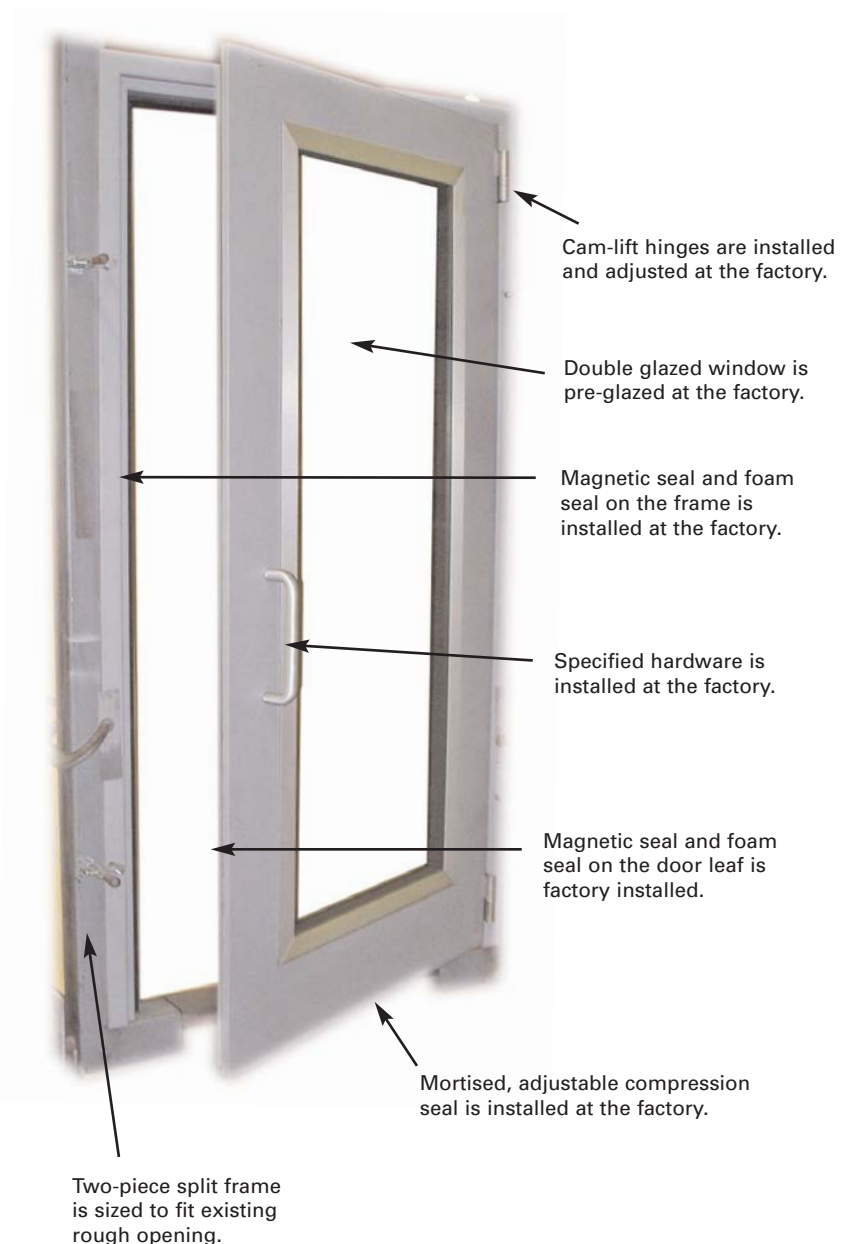

QuietSwing

Sound Control Doors

Sound control doors that start performing the moment they arrive on the job site.

What makes QuietSwing Different?

The Bottom-Line:

Our QuietSwing door is factory assembled, pre-hung, and adjusted in the plant. This standard for quality means:

- Reduced installation time which dramatically reduces installation costs
- Single-source responsibility for door, door frame, acoustical seals, hardware and glazing (and any special features)
- In-factory adjustment ensures the highest acoustical performance for each installed door system

Our doors and frames **arrive at the site completely factory assembled** including pre-glazed acoustical windows, cam-lift hinges, specified hardware, fully mortised bottom seal and magnetic and foam seals on the door leaf and frame.